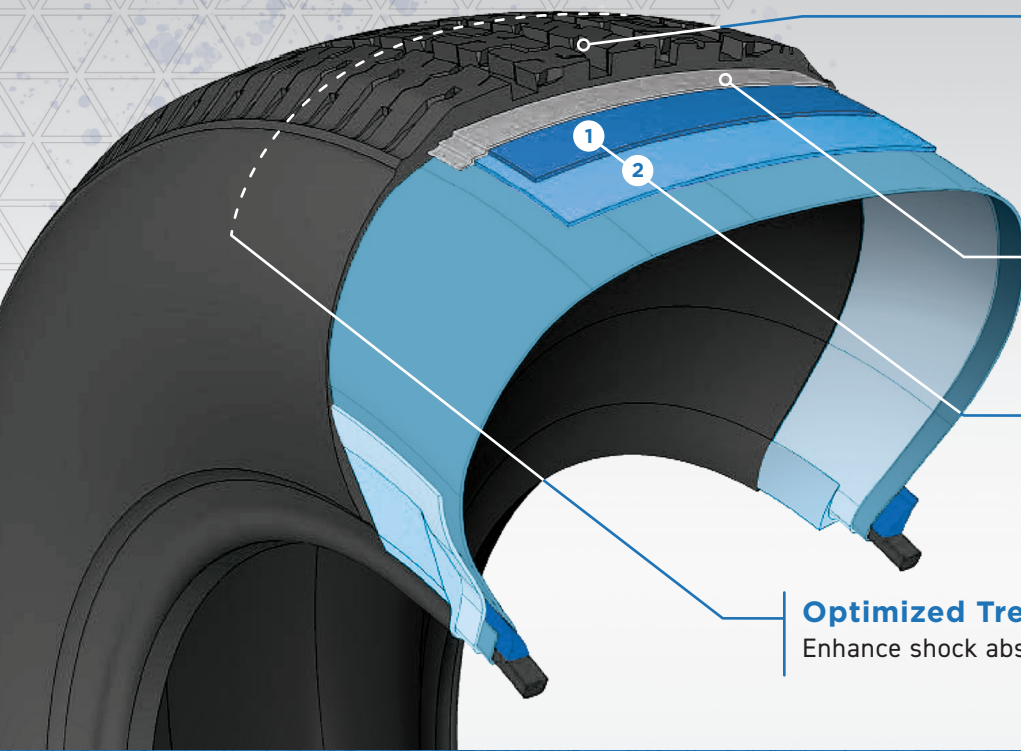

## Advanced Tread Compound

Lowers rolling resistance

## Full Nylon Cap

Enhances durability and provides a smooth ride

## Dual Belts

Provide added strength and improved towing stability