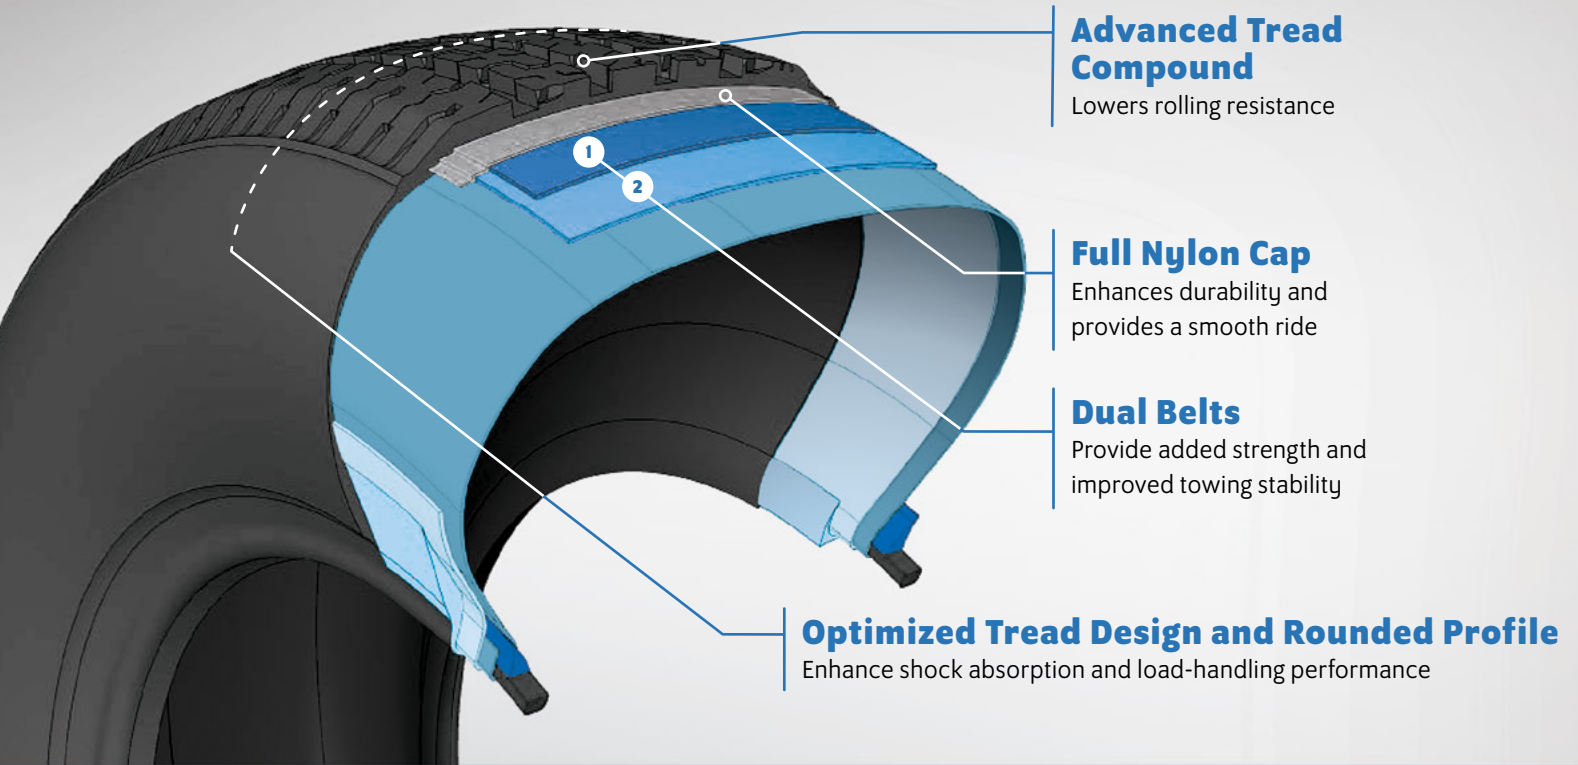

TR653 FEATURES & BENEFITS

QUALITY CONSTRUCTION - BACKED BY AN INDUSTRY LEADING WARRANTY